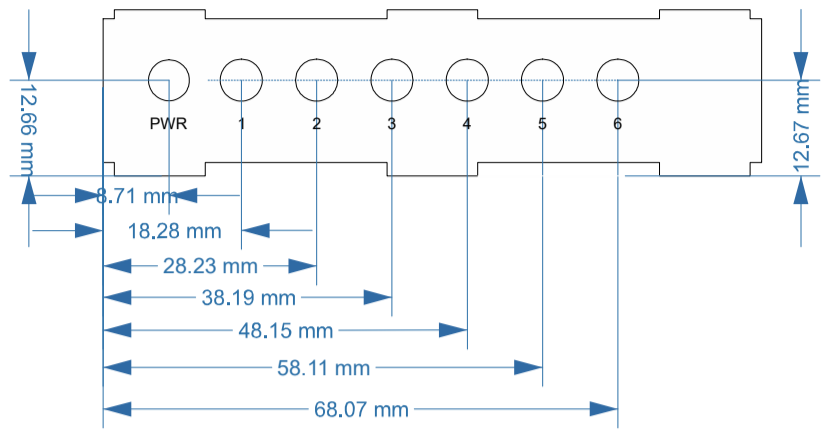

dropControllerV3: Enclosed acrylic case

2mm

2mm

2mm

3mm

3mm

dropController: Enclosed acrylic case

2mm

2mm

2mm

3mm

2mm

2mm

3mm