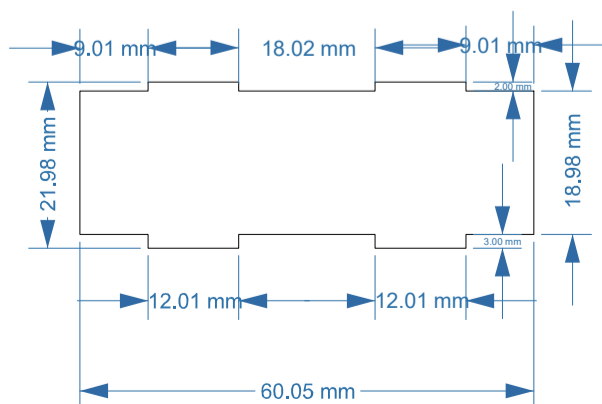

dropControllerV3: Enclosed acrylic case

2mm

2mm

2mm

3mm

3mm

dropController: Enclosed acrylic case

2mm

2mm

2mm

3mm

2mm

2mm

3mm