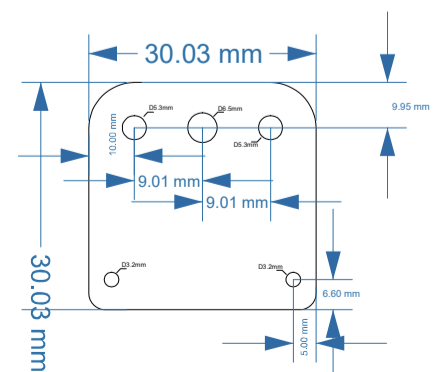

dropControllerV3: Enclosed acrylic case

2mm

2mm

2mm

3mm

3mm

dropController: Enclosed acrylic case

2mm

2mm

2mm

3mm

2mm

2mm

3mm