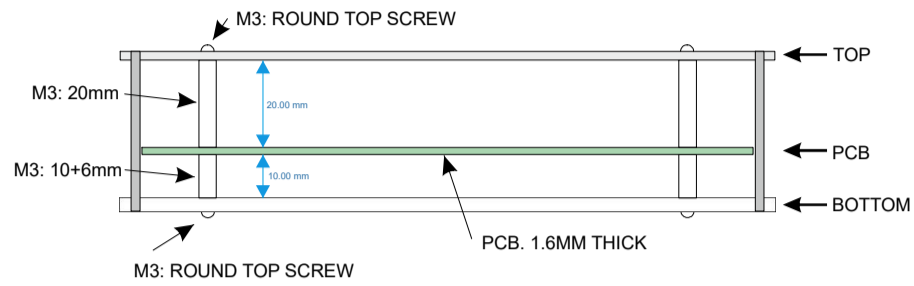

dropControllerV3: Enclosed acrylic case

2mm

2mm

2mm

3mm

3mm

dropController: Enclosed acrylic case

2mm

2mm

2mm

3mm

2mm

2mm

3mm