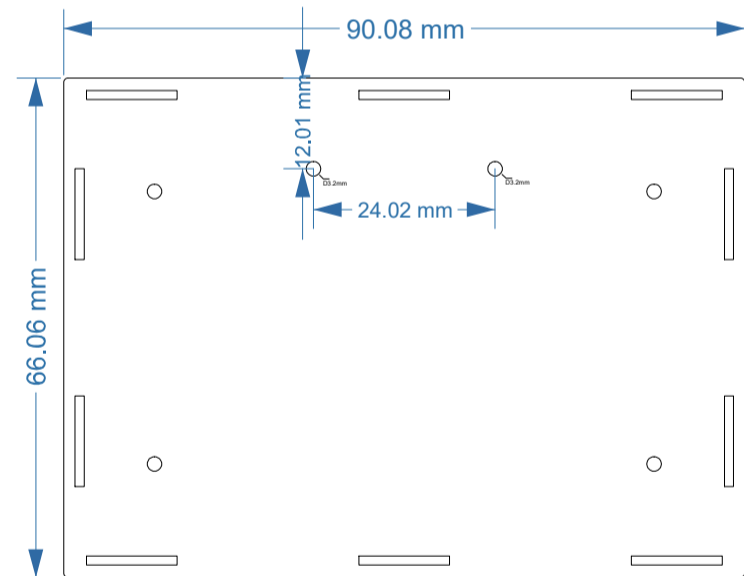

dropControllerV3: Enclosed acrylic case

2mm

2mm

2mm

3mm

3mm

dropController: Enclosed acrylic case

2mm

2mm

2mm

3mm

2mm

2mm

3mm