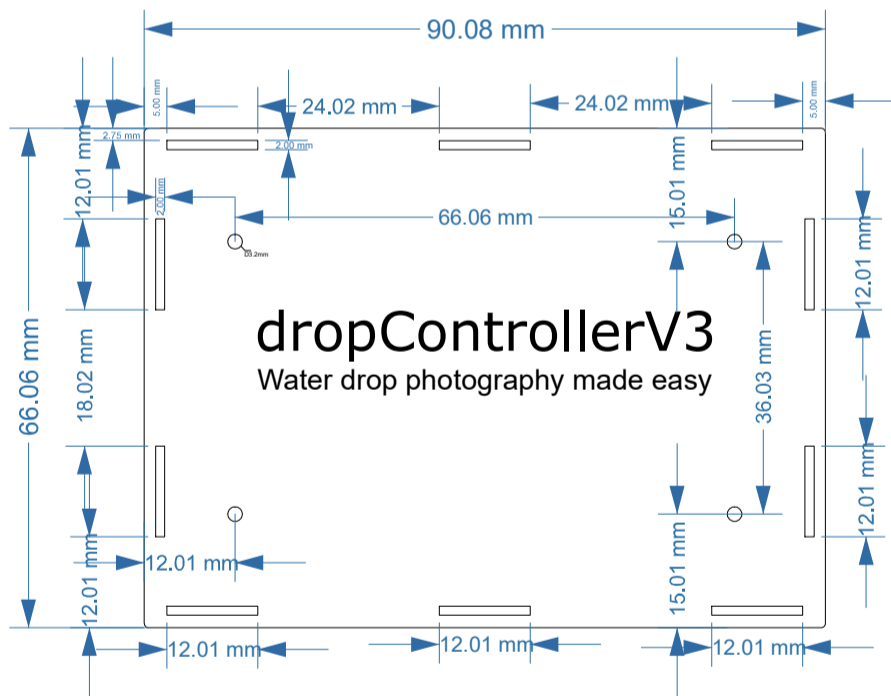

dropControllerV3: Enclosed acrylic case

2mm

2mm

2mm

3mm

3mm

dropController: Enclosed acrylic case

2mm

2mm

2mm

3mm

2mm

2mm

3mm