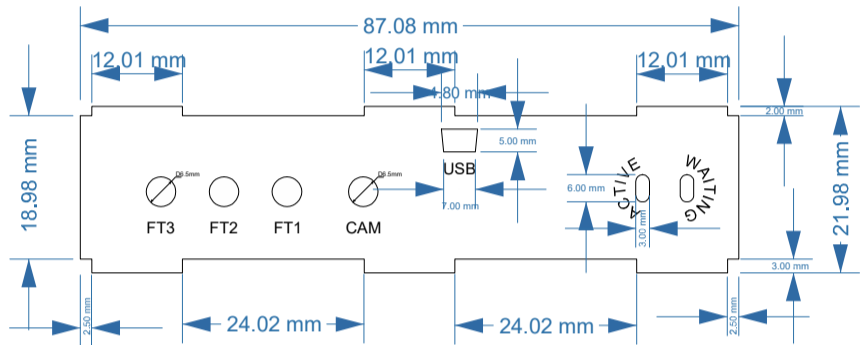

dropControllerV3: Enclosed acrylic case

2mm

2mm

2mm

3mm

3mm

dropController: Enclosed acrylic case

2mm

2mm

2mm

3mm

2mm

2mm

3mm