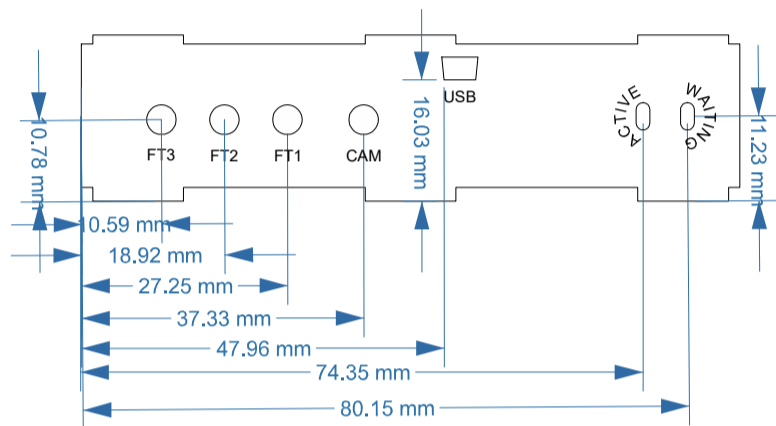

dropControllerV3: Enclosed acrylic case

2mm

2mm

2mm

3mm

3mm

dropController: Enclosed acrylic case

2mm

2mm

2mm

3mm

2mm

2mm

3mm