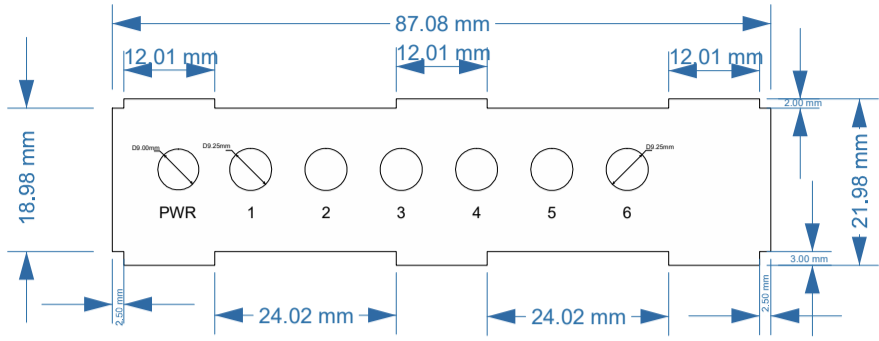

dropControllerV3: Enclosed acrylic case

2mm

2mm

2mm

3mm

3mm

dropController: Enclosed acrylic case

2mm

2mm

2mm

3mm

2mm

2mm

3mm